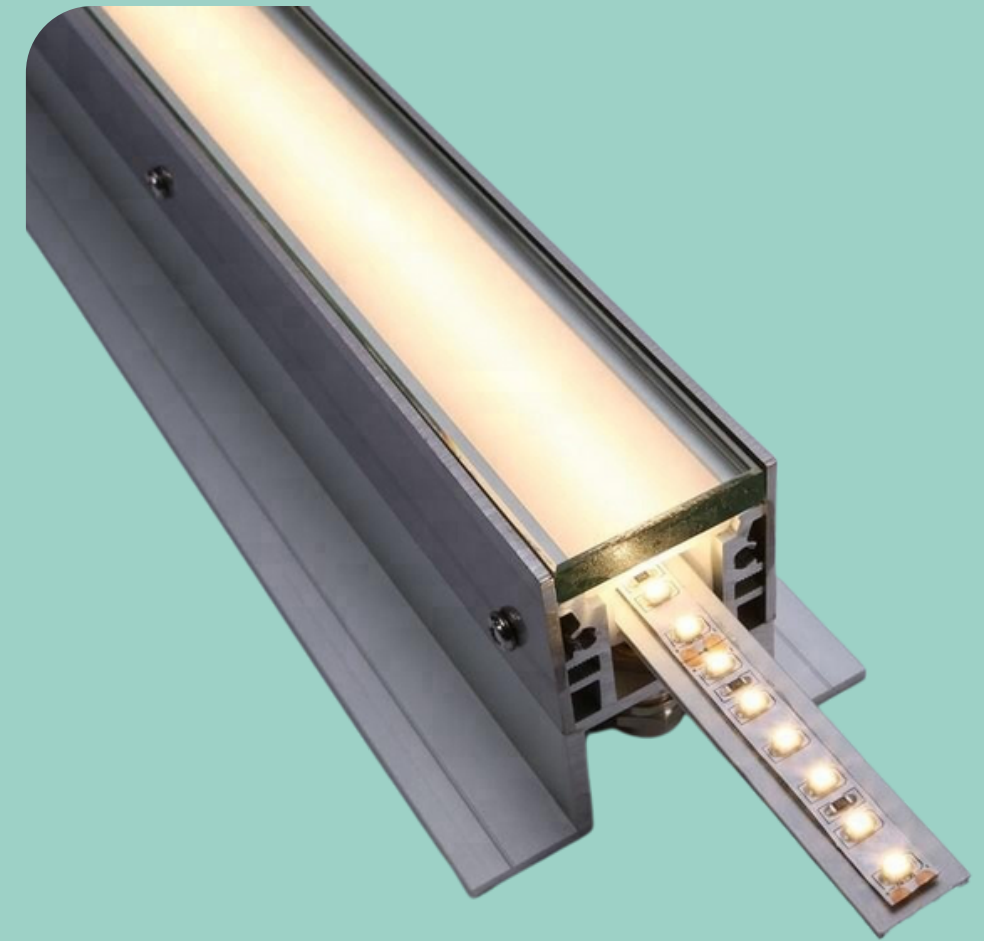

Warm and Friendly
Used in: Bedroom, kitchen,
living spaces & bathrooms

White

Cool and Calm
Used in: Basements,
garages, entryways,
elevators

Downlighters

They have a high dispersion rate and can illuminate a space for a good distance

Spotlights

They have a controlled dispersion that makes them suitable for highlighting objects or spaces

Profile lights

They have a high dispersion, are customisable and can be used to add visual interest.

Pendants

They add to the design of the space and provide highlights to spaces

Track lights

They produce highly focused beams to help in work areas and highlight points

Cove lighting

They provide an additional layer of light to the space to add to the space