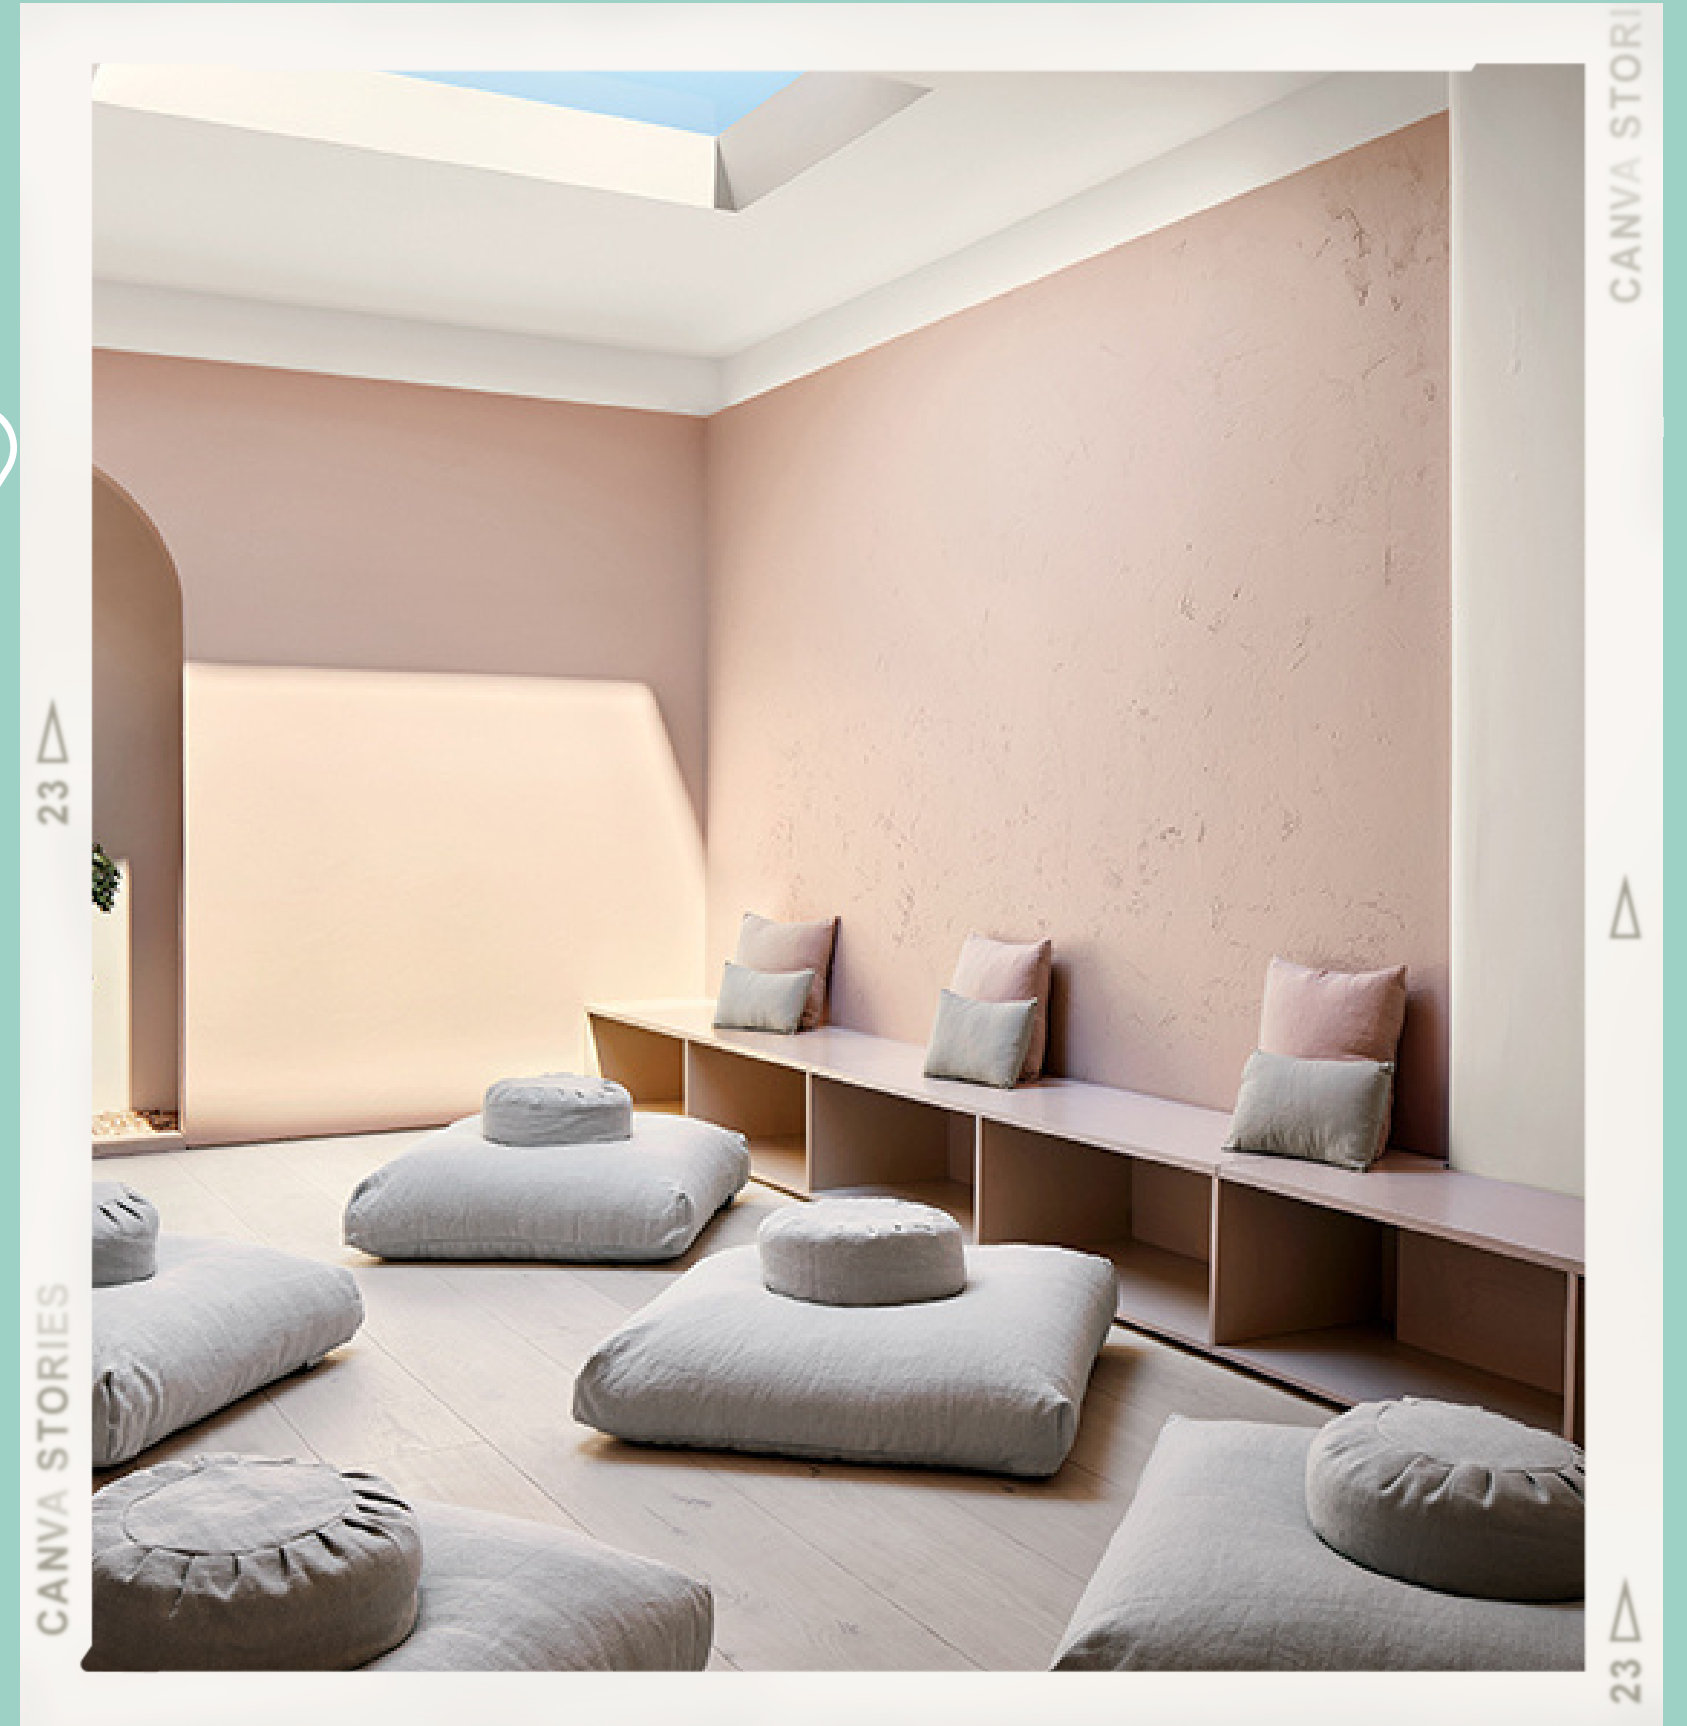

RESIDENTIAL LIGHTING SOLUTIONS

MOULDING YOUR HOME TO YOU

LINEAR LIGHTING

MAGNETIC MODULAR TRACK LIGHTING

Warm White

Cozy and inviting
Used in: Living room, kitchen,
bedroom, table lamps &
chandeliers

Natural Light

Warm and Friendly
Used in: Bedroom, kitchen,
living spaces & bathrooms

White

Cool and Calm
Used in: Basements,
garages, entryways,
elevators

Downlighters

They have a high dispersion rate and can illuminate a space for a good distance

SHAPES

COLORS

Warm White

Cool White

Daylight

DESIGNS

GET THE LOOK

THANK YOU!