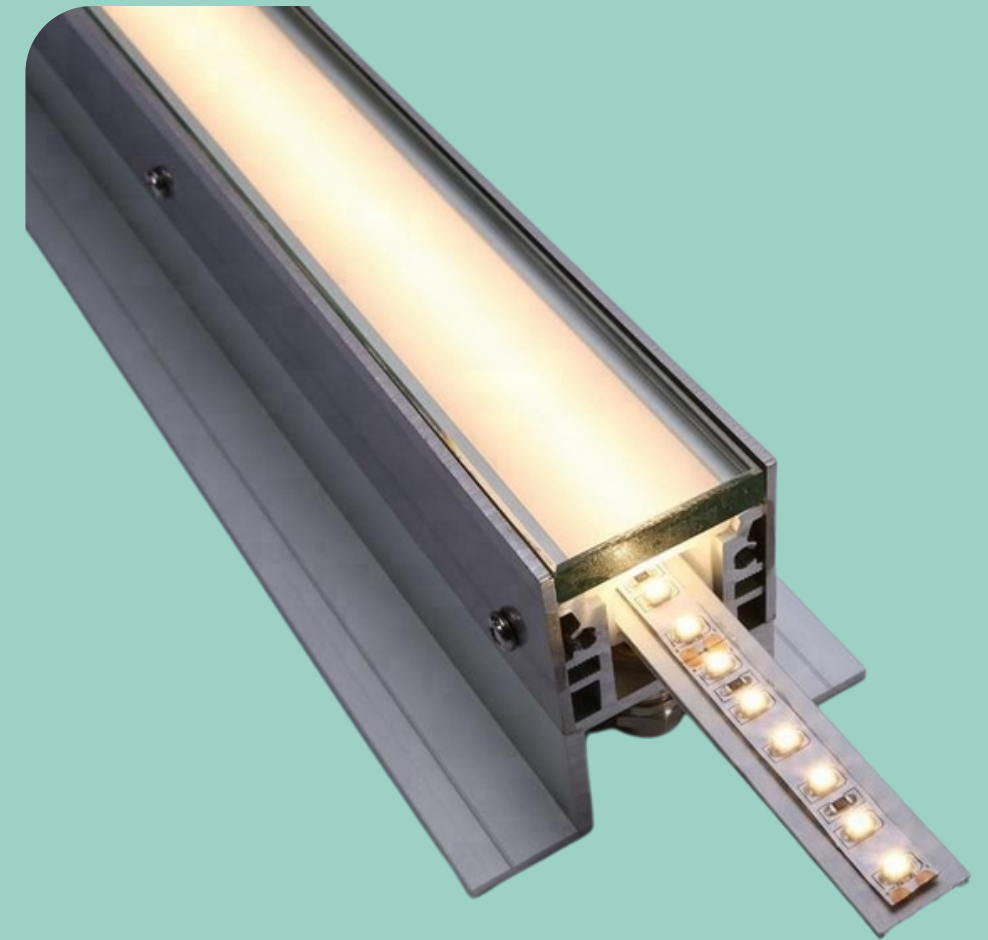

Spotlights

They have a controlled dispersion that makes them suitable for highlighting objects or spaces

Profile lights

They have a high dispersion, are customisable and can be used to add visual interest.

Pendants

They add to the design of the space and provide highlights to spaces

Track lights

They produce highly focused beams to help in work areas and highlight points

Cove lighting

They provide an additional layer of light to the space to add to the space

SHAPES

COLORS

Warm White

Cool White

Daylight

DESIGNS

GET THE LOOK

THANK YOU!