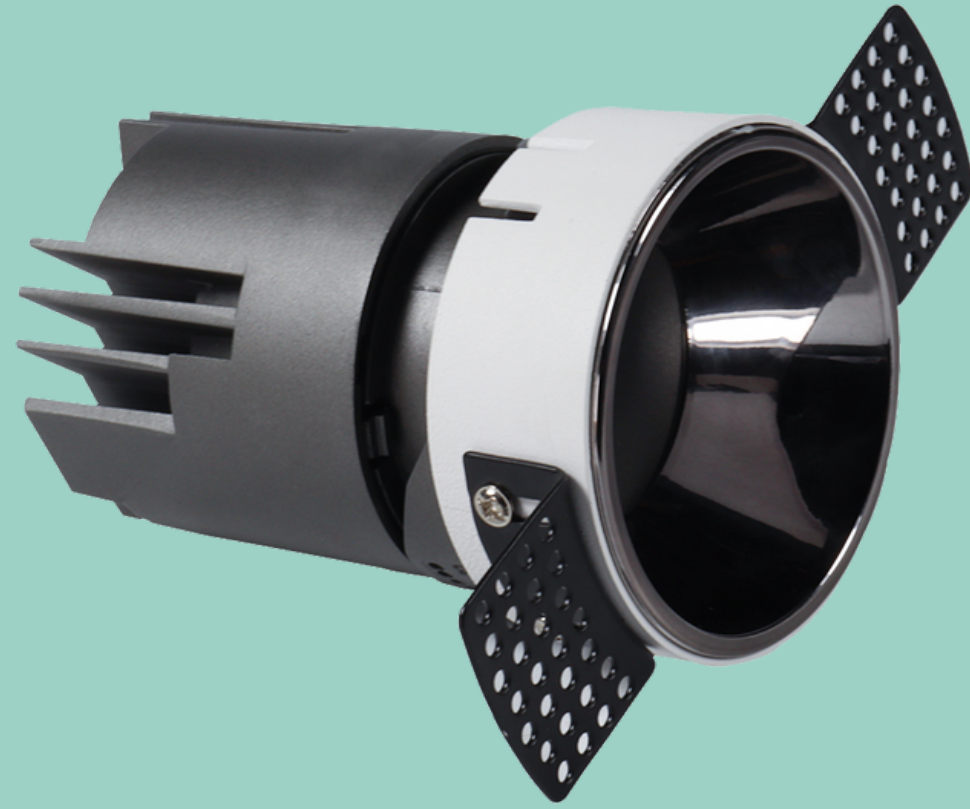

Warm and Friendly
Used in: Bedroom, kitchen,
living spaces & bathrooms

White

Cool and Calm
Used in: Basements,
garages, entryways,
elevators

Downlighters

They have a high dispersion rate and can illuminate a space for a good distance

Spotlights

They have a controlled dispersion that makes them suitable for highlighting objects or spaces

Profile lights

They have a high dispersion, are customisable and can be used to add visual interest.

Pendants

They add to the design of the space and provide highlights to spaces

Track lights

They produce highly focused beams to help in work areas and highlight points

Cove lighting

They provide an additional layer of light to the space to add to the space