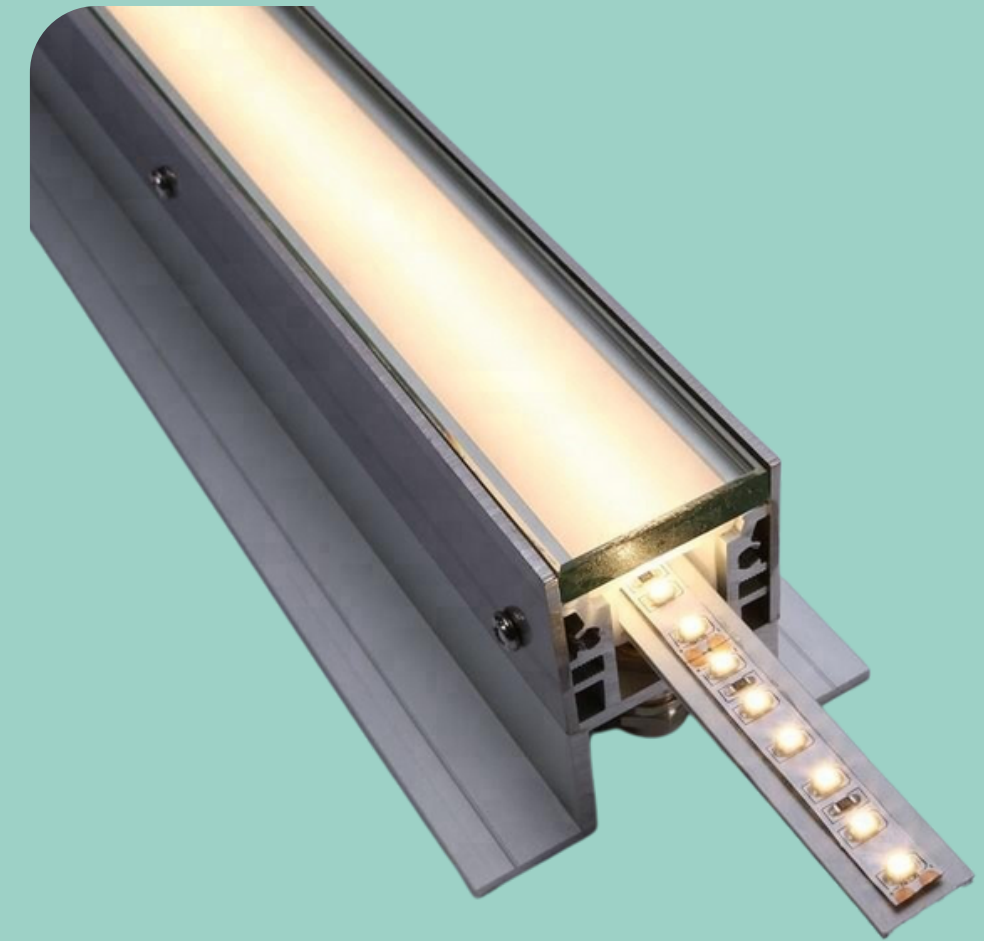

FACADE LIGHTING

OUR METICULOUSLY CRAFTED SOLUTIONS HELP TO PROVIDE AN ADDITIONAL ELEMENT OF VISUAL INTEREST TO YOUR SPACE

EXECUTED
INSTALLATIONS

OUR DESIGNS

Downlighters

They have a high dispersion rate and can illuminate a space for a good distance

Spotlights

They have a controlled dispersion that makes them suitable for highlighting objects or spaces

Profile lights

They have a high dispersion, are customisable and can be used to add visual interest.

Pendants

They add to the design of the space and provide highlights to spaces

Track lights

They produce highly focused beams to help in work areas and highlight points

Cove lighting

They provide an additional layer of light to the space to add to the space