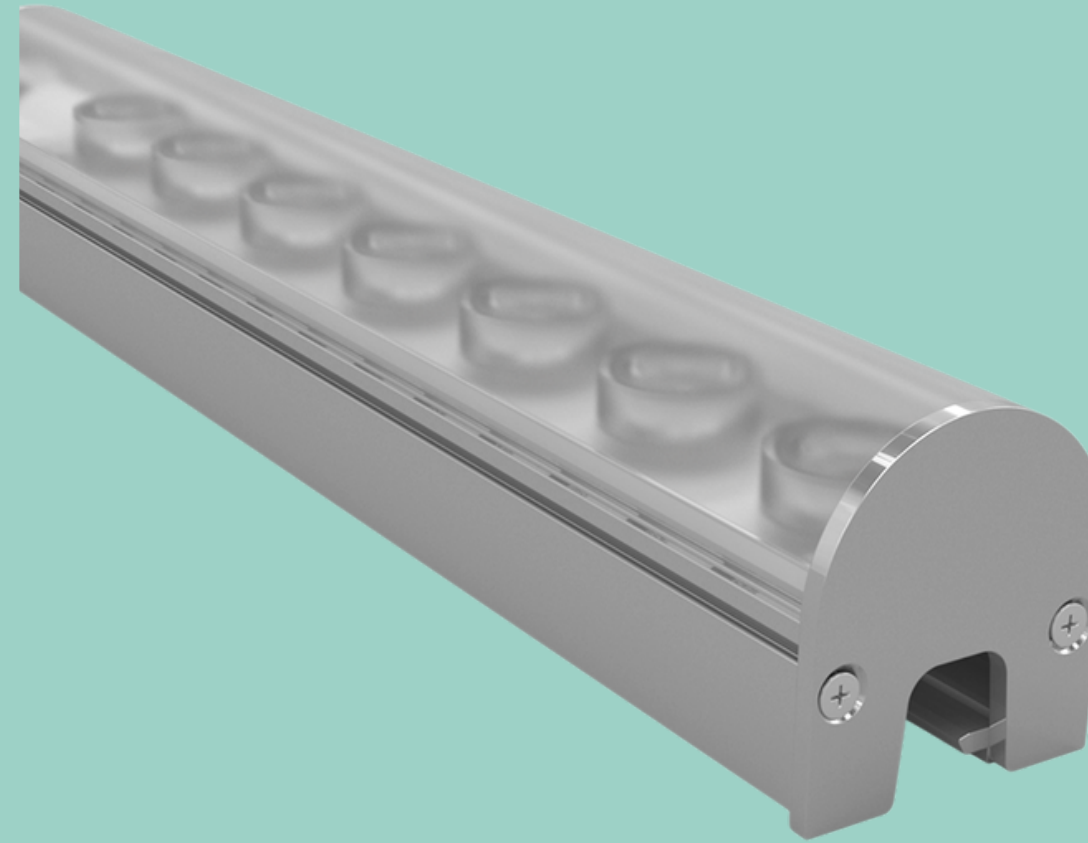

FACADE LIGHTING

OUR METICULOUSLY CRAFTED SOLUTIONS HELP TO PROVIDE AN ADDITIONAL ELEMENT OF VISUAL INTEREST TO YOUR SPACE

EXECUTED
INSTALLATIONS

OUR DESIGNS

Downlighters

They have a high dispersion rate and can illuminate a space for a good distance

Spotlights

They have a controlled dispersion that makes them suitable for highlighting objects or spaces

Profile lights

They have a high dispersion, are customisable and can be used to add visual interest.

Pendants

They add to the design of the space and provide highlights to spaces

Track lights

They produce highly focused beams to help in work areas and highlight points

Cove lighting

They provide an additional layer of light to the space to add to the space