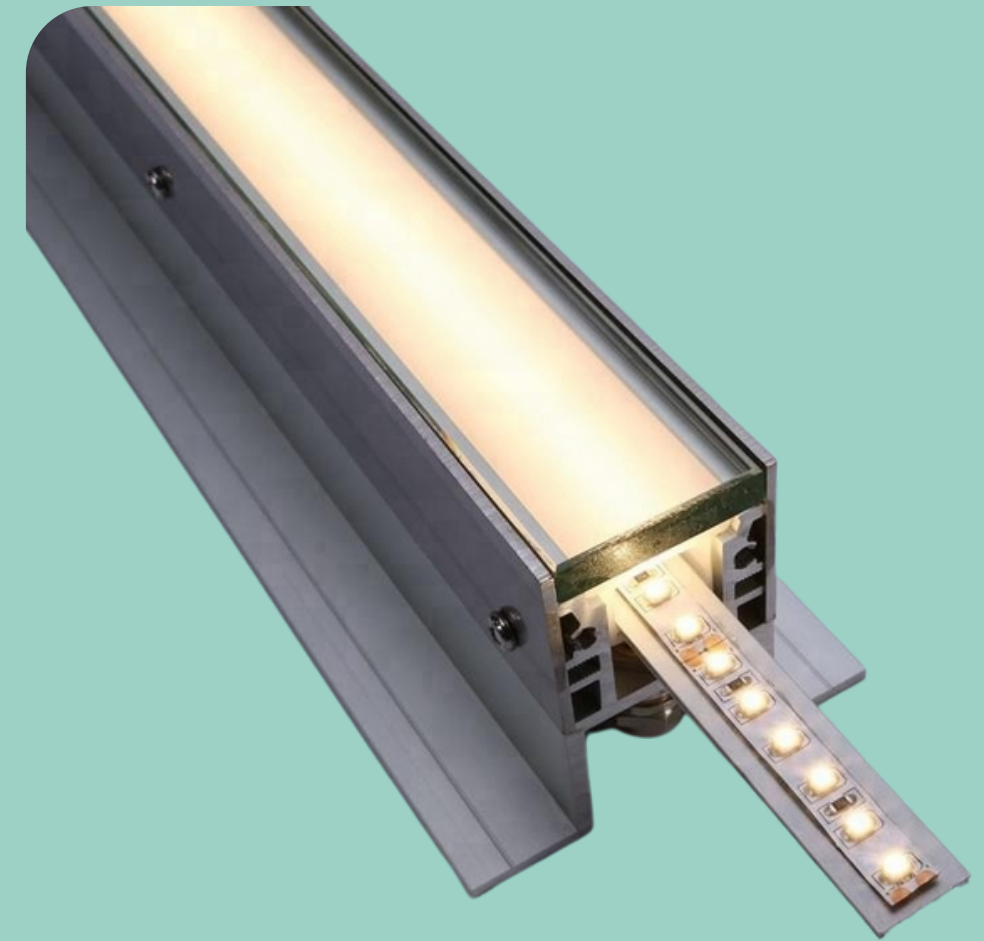

Profile lights

They have a high dispersion, are customisable and can be used to add visual interest.